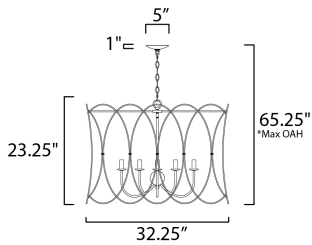

*max overall height

MEASUREMENTS

- DIMENSION : 32.25" L x 32.25" W x 23.25" H
- MAX OAH : 65.25" OAH
- CANOPY : 5" W x 1" H x 5" L
- HANGING WEIGHT : 19.58 lb

LAMPING

- INPUT VOLTAGE : 120V
- BULB : 5 x 60W Incandescent E12 Candelabra , 300W Total
- BULB INCLUDED : (Not Included)
- DIMMABLE : Yes

FINISHES OPTION

-  Weathered White (WWT)

MATERIAL

Steel

RATINGS

ETLDry Location

ADDITIONAL

SLOPE: 90
 OPERATING TEMPERATURE:
 -20°C (-4°F), 40°C (104°F)