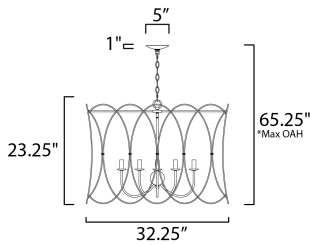

\*max overall height

**MEASUREMENTS**

- DIMENSION : 32.25" L x 32.25" W x 23.25" H
- MAX OAH : 65.25" OAH
- CANOPY : 5" W x 1" H x 5" L
- HANGING WEIGHT : 19.58 lb

**LAMPING**

- INPUT VOLTAGE : 120V
- BULB : 5 x 60W Incandescent E12 Candelabra , 300W Total
- BULB INCLUDED : (Not Included)
- DIMMABLE : Yes

**FINISHES OPTION**

- Weathered White (WWT)

**MATERIAL**

Steel

**RATINGS**

ETLDry Location

**ADDITIONAL**

SLOPE: 90  
 OPERATING TEMPERATURE:  
 -20°C (-4°F), 40°C (104°F)