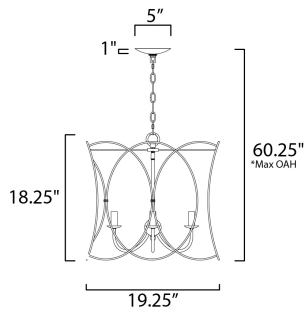

*max overall height

MEASUREMENTS

- DIMENSION : 19.25" L x 19.25" W x 18.25" H
- MAX OAH : 60.25" OAH
- CANOPY : 5" W x 1" H x 5" L
- HANGING WEIGHT : 9.46 lb

LAMPING

- INPUT VOLTAGE : 120V
- BULB : 4 x 60W Incandescent E12 Candelabra , 240W Total
- BULB INCLUDED : (Not Included)
- DIMMABLE : Yes

FINISHES OPTION

-  Weathered White (WWT)

MATERIAL

Steel

RATINGS

ETLDry Location

ADDITIONAL

SLOPE: 90
 OPERATING TEMPERATURE:
 -20°C (-4°F), 40°C (104°F)