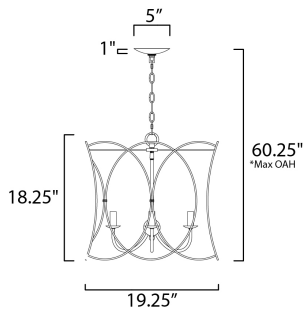

*max overall height

MEASUREMENTS

- DIMENSION : 19.25" L x 19.25" W x 18.25" H
- MAX OAH : 60.25" OAH
- CANOPY : 5" W x 1" H x 5" L
- HANGING WEIGHT : 9.46 lb

LAMPING

- INPUT VOLTAGE : 120V
- BULB : 4 x 60W Incandescent E12 Candelabra , 240W Total
- BULB INCLUDED : (Not Included)
- DIMMABLE : Yes

FINISHES OPTION

-  Weathered White (WWT)

MATERIAL

Steel

RATINGS

ETLDry Location

ADDITIONAL

SLOPE: 90
 OPERATING TEMPERATURE:
 -20°C (-4°F), 40°C (104°F)