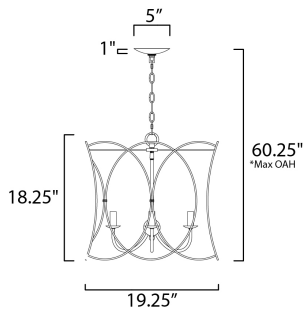

*max overall height

MEASUREMENTS

- DIMENSION : 19.25" L x 19.25" W x 18.25" H
- MAX OAH : 60.25" OAH
- CANOPY : 5" W x 1" H x 5" L
- HANGING WEIGHT : 9.46 lb

LAMPING

- INPUT VOLTAGE : 120V
- BULB : 4 x 60W Incandescent E12 Candelabra , 240W Total
- BULB INCLUDED : (Not Included)
- DIMMABLE : Yes

FINISHES OPTION

- Weathered White (WWT)

MATERIAL

Steel

RATINGS

ETLDry Location

ADDITIONAL

SLOPE: 90
 OPERATING TEMPERATURE:
 -20°C (-4°F), 40°C (104°F)