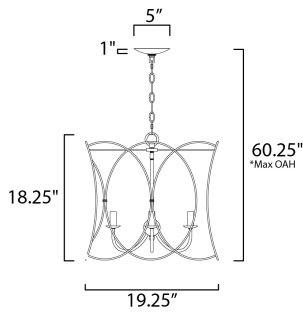

*max overall height

MEASUREMENTS

- DIMENSION : 19.25" L x 19.25" W x 18.25" H
- MAX OAH : 60.25" OAH
- CANOPY : 5" W x 1" H x 5" L
- HANGING WEIGHT : 9.46 lb

LAMPING

- INPUT VOLTAGE : 120V
- BULB : 4 x 60W Incandescent E12 Candelabra , 240W Total
- BULB INCLUDED : (Not Included)
- DIMMABLE : Yes

FINISHES OPTION

-  Weathered White (WWT)

MATERIAL

Steel

RATINGS

ETLDry Location

ADDITIONAL

SLOPE: 90
 OPERATING TEMPERATURE:
 -20°C (-4°F), 40°C (104°F)