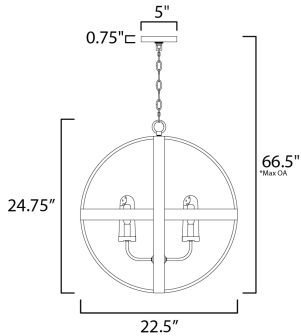

\*max overall height

**MEASUREMENTS**

- DIMENSION : 22.5" L x 22.5" W x 24.75" H
- MAX OAH : 66.5" OAH
- CANOPY : 5" W x 0.75" H x 5" L
- HANGING WEIGHT : 20.24 lb

**LAMPING**

- INPUT VOLTAGE : 120V
- BULB : 4 x 40W Incandescent E12 Candelabra , 160W Total
- BULB INCLUDED : (Included)
- DIMMABLE : Yes