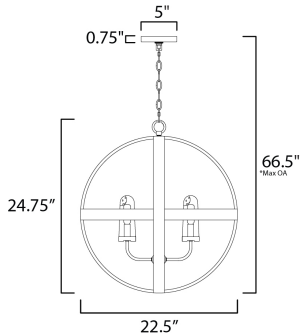

*max overall height

MEASUREMENTS

- DIMENSION : 22.5" L x 22.5" W x 24.75" H
- MAX OAH : 66.5" OAH
- CANOPY : 5" W x 0.75" H x 5" L
- HANGING WEIGHT : 20.24 lb

LAMPING

- INPUT VOLTAGE : 120V
- BULB : 4 x 40W Incandescent E12 Candelabra , 160W Total
- BULB INCLUDED : (Included)
- DIMMABLE : Yes