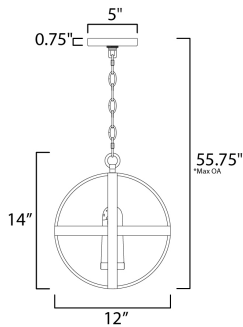

\*max overall height

**MEASUREMENTS**

- DIMENSION : 12" L x 12" W x 14" H
- MAX OAH : 55.75" OAH
- CANOPY : 5" W x 0.75" H x 5" L
- HANGING WEIGHT : 6.16 lb

**LAMPING**

- INPUT VOLTAGE : 120V
- BULB : 1 x 40W Incandescent E12 Candelabra , 40W Total
- BULB INCLUDED : (Included)
- DIMMABLE : Yes