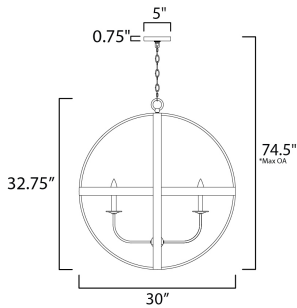

\*max overall height

**MEASUREMENTS**

- DIMENSION : 30" L x 30" W x 32.75" H
- MAX OAH : 74.5" OAH
- CANOPY : 5" W x 0.75" H x 5" L
- HANGING WEIGHT : 25.52 lb

**LAMPING**

- INPUT VOLTAGE : 120V
- BULB : 6 x 60W Incandescent E12 Candelabra , 360W Total
- BULB INCLUDED : (Not Included)
- DIMMABLE : Yes