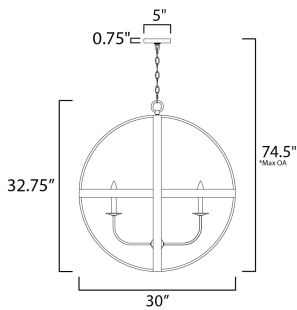

*max overall height

MEASUREMENTS

- DIMENSION : 30" L x 30" W x 32.75" H
- MAX OAH : 74.5" OAH
- CANOPY : 5" W x 0.75" H x 5" L
- HANGING WEIGHT : 25.52 lb

LAMPING

- INPUT VOLTAGE : 120V
- BULB : 6 x 60W Incandescent E12 Candelabra , 360W Total
- BULB INCLUDED : (Not Included)
- DIMMABLE : Yes