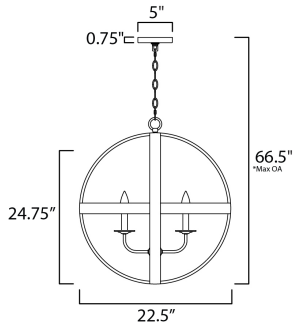

\*max overall height

**MEASUREMENTS**

- DIMENSION : 22.5" L x 22.5" W x 24.75" H
- MAX OAH : 66.5" OAH
- CANOPY : 5" W x 0.75" H x 5" L
- HANGING WEIGHT : 16.5 lb

**LAMPING**

- INPUT VOLTAGE : 120V
- BULB : 4 x 60W Incandescent E12 Candelabra , 240W Total
- BULB INCLUDED : (Not Included)
- DIMMABLE : Yes