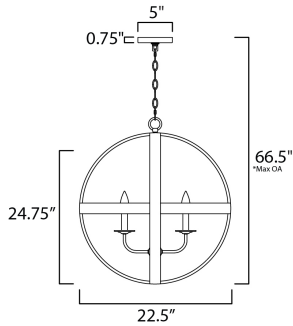

*max overall height

MEASUREMENTS

- DIMENSION : 22.5" L x 22.5" W x 24.75" H
- MAX OAH : 66.5" OAH
- CANOPY : 5" W x 0.75" H x 5" L
- HANGING WEIGHT : 16.5 lb

LAMPING

- INPUT VOLTAGE : 120V
- BULB : 4 x 60W Incandescent E12 Candelabra , 240W Total
- BULB INCLUDED : (Not Included)
- DIMMABLE : Yes