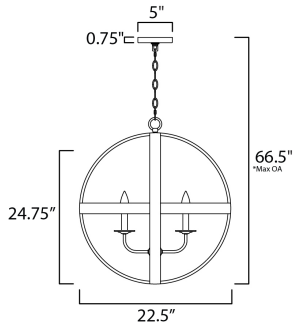

*max overall height

MEASUREMENTS

- DIMENSION : 22.5" L x 22.5" W x 24.75" H
- MAX OAH : 66.5" OAH
- CANOPY : 5" W x 0.75" H x 5" L
- HANGING WEIGHT : 16.5 lb

LAMPING

- INPUT VOLTAGE : 120V
- BULB : 4 x 60W Incandescent E12 Candelabra , 240W Total
- BULB INCLUDED : (Not Included)
- DIMMABLE : Yes