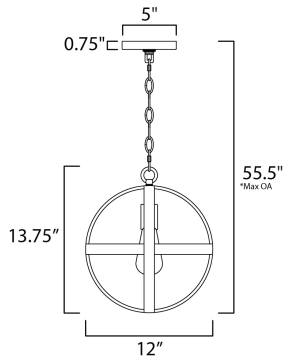

MEASUREMENTS

- DIMENSION : 12" L x 12" W x 13.75" H
- MAX OAH : 55.5" OAH
- CANOPY : 5" W x 0.75" H x 5" L
- HANGING WEIGHT : 4.62 lb

LAMPING

- INPUT VOLTAGE : 120V
- BULB : 1 x 60W Incandescent E26 Medium , 60W Total
- BULB INCLUDED : (Not Included)
- DIMMABLE : Yes