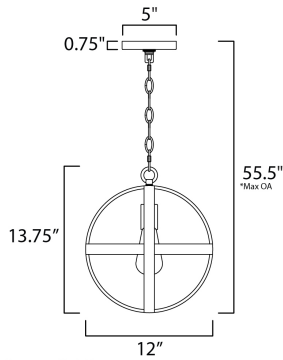

**MEASUREMENTS**

- DIMENSION : 12" L x 12" W x 13.75" H
- MAX OAH : 55.5" OAH
- CANOPY : 5" W x 0.75" H x 5" L
- HANGING WEIGHT : 4.62 lb

**LAMPING**

- INPUT VOLTAGE : 120V
- BULB : 1 x 60W Incandescent E26 Medium , 60W Total
- BULB INCLUDED : (Not Included)
- DIMMABLE : Yes