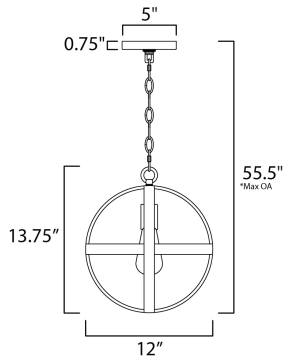

\*max overall height

**MEASUREMENTS**

- DIMENSION : 12" L x 12" W x 13.75" H
- MAX OAH : 55.5" OAH
- CANOPY : 5" W x 0.75" H x 5" L
- HANGING WEIGHT : 4.62 lb

**LAMPING**

- INPUT VOLTAGE : 120V
- BULB : 1 x 60W Incandescent E26 Medium , 60W Total
- BULB INCLUDED : (Not Included)
- DIMMABLE : Yes