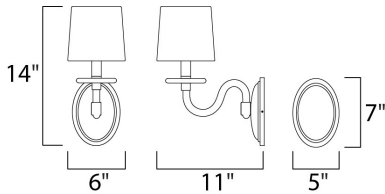

MEASUREMENTS

DIMENSION : 6" W x 14" H x 11" Ext
 MAX OAH : 5" W x 1.5" H
 HANGING WEIGHT : 1.76 lb

LAMPING

INPUT VOLTAGE : 120V
 BULB : 1 x 40W Incandescent E12 Candelabra , 40W Total
 BULB INCLUDED : (Not Included)
 DIMMABLE : Yes