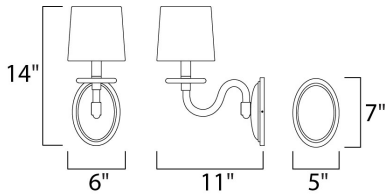

**MEASUREMENTS**

DIMENSION : 6" W x 14" H x 11" Ext  
 MAX OAH : 5" W x 1.5" H  
 HANGING WEIGHT : 1.76 lb

**LAMPING**

INPUT VOLTAGE : 120V  
 BULB : 1 x 40W Incandescent E12 Candelabra , 40W Total  
 BULB INCLUDED : (Not Included)  
 DIMMABLE : Yes