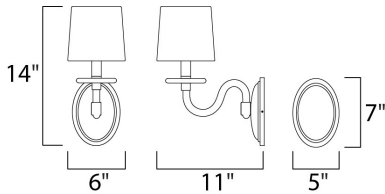

**MEASUREMENTS**

DIMENSION : 6" W x 14" H x 11" Ext  
 MAX OAH : 5" W x 7" H  
 HANGING WEIGHT : 1.76 lb

**LAMPING**

INPUT VOLTAGE : 120V  
 BULB : 1 x 40W Incandescent E12 Candelabra , 40W Total  
 BULB INCLUDED : (Not Included)  
 DIMMABLE : Yes