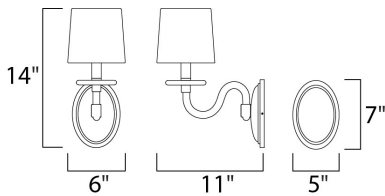

MEASUREMENTS

DIMENSION : 6" W x 14" H x 11" Ext
 MAX OAH : 5" W x 7" H
 HANGING WEIGHT : 1.76 lb

LAMPING

INPUT VOLTAGE : 120V
 BULB : 1 x 40W Incandescent E12 Candelabra , 40W Total
 BULB INCLUDED : (Not Included)
 DIMMABLE : Yes