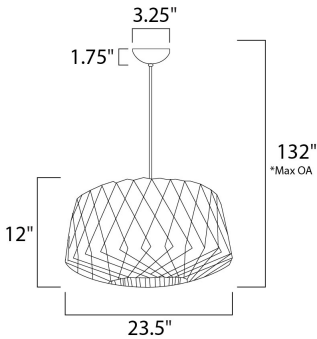

*max overall height

MEASUREMENTS

DIMENSION : 23.5" L x 23.5" W x 12" H
 MAX OAH : 132" OAH
 HANGING WEIGHT : 3.46 lb

LAMPING

INPUT VOLTAGE : 120V
 BULB : 1 x 60W Incandescent E26 Medium , 60W Total
 BULB INCLUDED : (Not Included)
 DIMMABLE : Yes