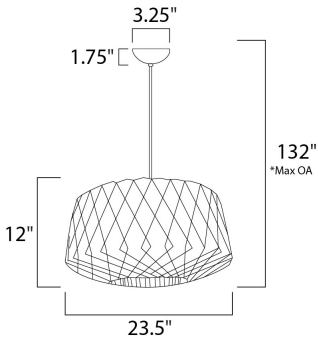

\*max overall height

**MEASUREMENTS**

DIMENSION : 23.5" L x 23.5" W x 12" H  
 MAX OAH : 132" OAH  
 HANGING WEIGHT : 3.46 lb

**LAMPING**

INPUT VOLTAGE : 120V  
 BULB : 1 x 60W Incandescent E26 Medium , 60W Total  
 BULB INCLUDED : (Not Included)  
 DIMMABLE : Yes