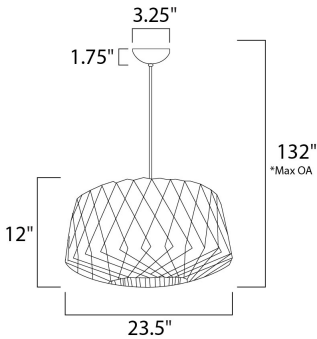

\*max overall height

**MEASUREMENTS**

DIMENSION : 23.5" L x 23.5" W x 12" H  
 MAX OAH : 132" OAH  
 HANGING WEIGHT : 3.46 lb

**LAMPING**

INPUT VOLTAGE : 120V  
 BULB : 1 x 60W Incandescent E26 Medium , 60W Total  
 BULB INCLUDED : (Not Included)  
 DIMMABLE : Yes