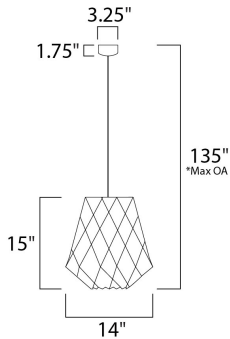

*max overall height

MEASUREMENTS

- DIMENSION : 14" L x 14" W x 15" H
- MAX OAH : 145" OAH
- CANOPY : 3.25" W x 1.75" H x 3.25" L
- HANGING WEIGHT : 2.41 lb

LAMPING

- INPUT VOLTAGE : 120V
- BULB : 1 x 60W Incandescent E26 Medium , 60W Total
- BULB INCLUDED : (Not Included)
- DIMMABLE : Yes