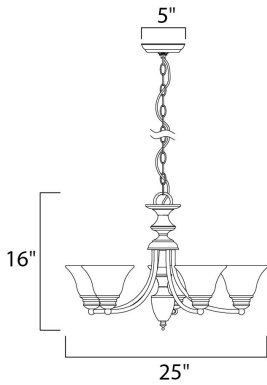

MEASUREMENTS

DIMENSION : 25" L x 25" W x 16" H
 CANOPY : 5" W x 1" H x 5" L
 HANGING WEIGHT : 11.68 lb

LAMPING

INPUT VOLTAGE : 120V
 BULB : 5 x 60W Incandescent E26 Medium , 300W Total
 BULB INCLUDED : (Not Included)
 DIMMABLE : Yes