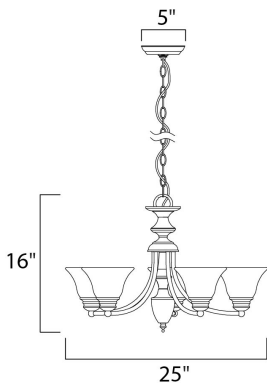

MEASUREMENTS

DIMENSION : 25" L x 25" W x 16" H
 CANOPY : 5" W x 1" H x 5" L
 HANGING WEIGHT : 11.68 lb

LAMPING

INPUT VOLTAGE : 120V
 BULB : 5 x 60W Incandescent E26 Medium , 300W Total
 BULB INCLUDED : (Not Included)
 DIMMABLE : Yes