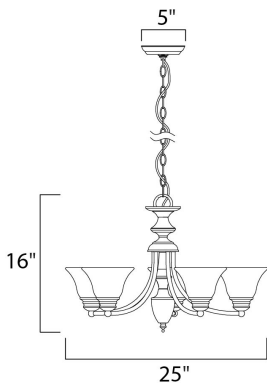

**MEASUREMENTS**

DIMENSION : 25" L x 25" W x 16" H  
 CANOPY : 5" W x 1" H x 5" L  
 HANGING WEIGHT : 11.68 lb

**LAMPING**

INPUT VOLTAGE : 120V  
 BULB : 5 x 60W Incandescent E26 Medium , 300W Total  
 BULB INCLUDED : (Not Included)  
 DIMMABLE : Yes