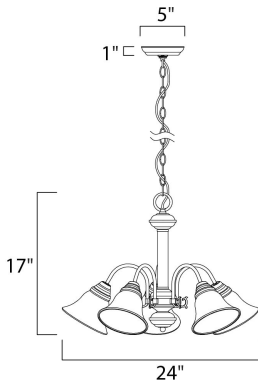

ADDITIONAL

OPERATING TEMPERATURE:
-20°C (-4°F), 40°C (104°F)

MEASUREMENTS

DIMENSION : 24" W x 17" H
HANGING WEIGHT : 10.72 lb

LAMPING

INPUT VOLTAGE : 120V
BULB : 5 x 60W Incandescent E26 Medium , 300W Total
BULB INCLUDED : (Not Included)
DIMMABLE : Yes