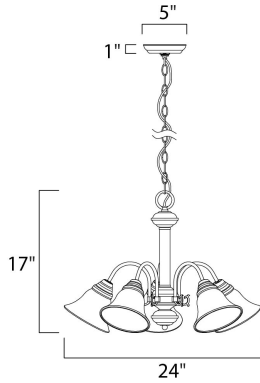

**MEASUREMENTS**

DIMENSION : 24" W x 17" H  
 HANGING WEIGHT : 10.72 lb

**LAMPING**

INPUT VOLTAGE : 120V  
 BULB : 5 x 60W Incandescent E26 Medium , 300W Total  
 BULB INCLUDED : (Not Included)  
 DIMMABLE : Yes