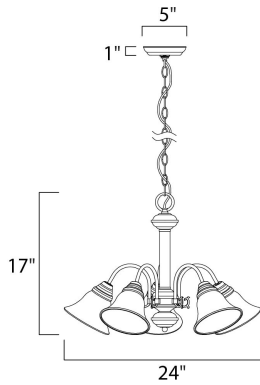

MEASUREMENTS

DIMENSION : 24" W x 17" H
 HANGING WEIGHT : 10.72 lb

LAMPING

INPUT VOLTAGE : 120V
 BULB : 5 x 60W Incandescent E26 Medium , 300W Total
 BULB INCLUDED : (Not Included)
 DIMMABLE : Yes

FINISHES OPTION