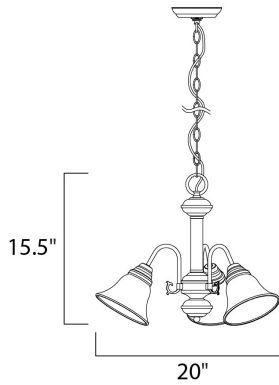

**MEASUREMENTS**

DIMENSION : 20" L x 20" W x 15.5" H  
 HANGING WEIGHT : 6.39 lb

**LAMPING**

INPUT VOLTAGE : 120V  
 BULB : 3 x 60W Incandescent E26 Medium , 180W Total  
 BULB INCLUDED : (Not Included)  
 DIMMABLE : Yes