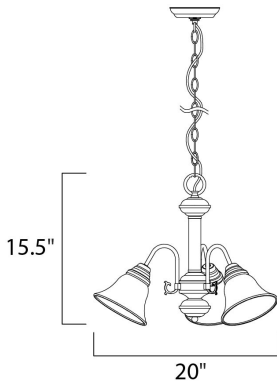

**MEASUREMENTS**

DIMENSION : 20" L x 20" W x 15.5" H  
 HANGING WEIGHT : 6.39 lb

**LAMPING**

INPUT VOLTAGE : 120V  
 BULB : 3 x 60W Incandescent E26 Medium , 180W Total  
 BULB INCLUDED : (Not Included)  
 DIMMABLE : Yes