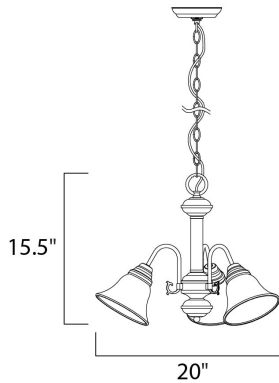

MEASUREMENTS

DIMENSION : 20" L x 20" W x 15.5" H
 HANGING WEIGHT : 6.39 lb

LAMPING

INPUT VOLTAGE : 120V
 BULB : 3 x 60W Incandescent E26 Medium , 180W Total
 BULB INCLUDED : (Not Included)
 DIMMABLE : Yes