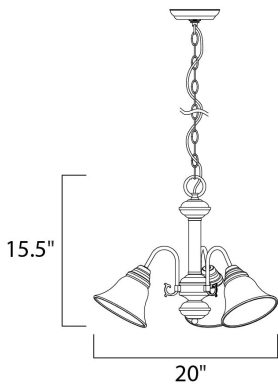

MEASUREMENTS

DIMENSION : 20" L x 20" W x 15.5" H
 HANGING WEIGHT : 6.39 lb

LAMPING

INPUT VOLTAGE : 120V
 BULB : 3 x 60W Incandescent E26 Medium , 180W Total
 BULB INCLUDED : (Not Included)
 DIMMABLE : Yes