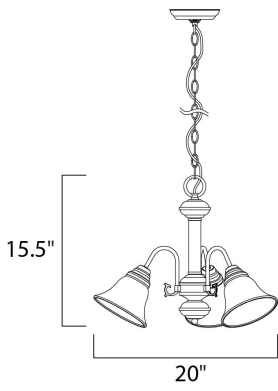

**MEASUREMENTS**

DIMENSION : 20" L x 20" W x 15.5" H  
 HANGING WEIGHT : 6.39 lb

**LAMPING**

INPUT VOLTAGE : 120V  
 BULB : 3 x 60W Incandescent E26 Medium , 180W Total  
 BULB INCLUDED : (Not Included)  
 DIMMABLE : Yes