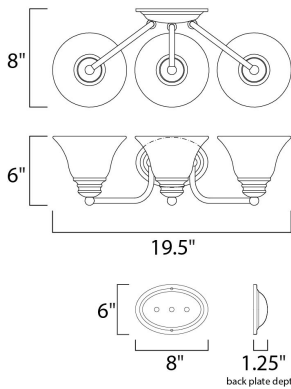

**MEASUREMENTS**

DIMENSION : 19.5" W x 6" H x 8" Ext  
 BACK PLATE : 4.13" W x 6.13" H x 3.5" HCO  
 HANGING WEIGHT : 4.63 lb

**LAMPING**

INPUT VOLTAGE : 120V  
 BULB : 3 x 60W Incandescent E26 Medium , 180W Total  
 BULB INCLUDED : (Not Included)  
 DIMMABLE : Yes