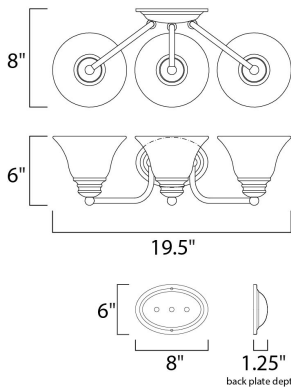

MEASUREMENTS

DIMENSION : 19.5" W x 6" H x 8" Ext
 BACK PLATE : 4.13" W x 6.13" H x 3.5" HCO
 HANGING WEIGHT : 4.63 lb

LAMPING

INPUT VOLTAGE : 120V
 BULB : 3 x 60W Incandescent E26 Medium , 180W Total
 BULB INCLUDED : (Not Included)
 DIMMABLE : Yes