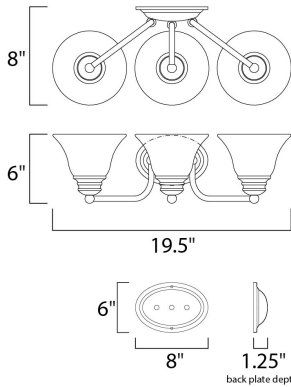

MEASUREMENTS

DIMENSION : 19.5" W x 6" H x 8" Ext
 BACK PLATE : 4.13" W x 6.13" H x 3.5" HCO
 HANGING WEIGHT : 4.63 lb

LAMPING

INPUT VOLTAGE : 120V
 BULB : 3 x 60W Incandescent E26 Medium , 180W Total
 BULB INCLUDED : (Not Included)
 DIMMABLE : Yes