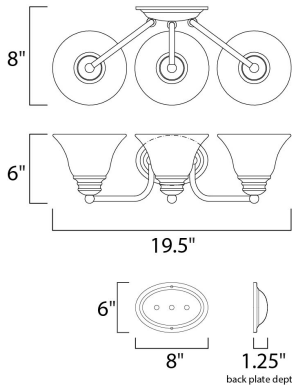

MEASUREMENTS

DIMENSION : 19.5" W x 6" H x 8" Ext
 BACK PLATE : 4.13" W x 6.13" H x 3.5" HCO
 HANGING WEIGHT : 4.63 lb

LAMPING

INPUT VOLTAGE : 120V
 BULB : 3 x 60W Incandescent E26 Medium , 180W Total
 BULB INCLUDED : (Not Included)
 DIMMABLE : Yes