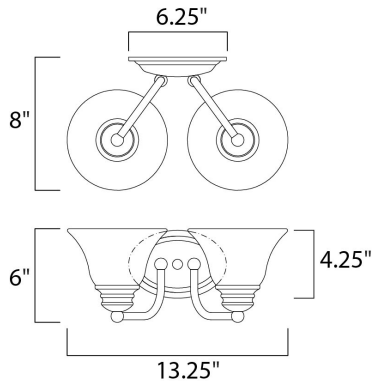

MEASUREMENTS

DIMENSION : 13.25" W x 6" H x 8" Ext
 BACK PLATE : 6.25" W x 4.25" H x 2.21" HCO
 HANGING WEIGHT : 2.4 lb

LAMPING

INPUT VOLTAGE : 120V
 BULB : 2 x 60W Incandescent E26 Medium , 120W Total
 BULB INCLUDED : (Not Included)
 DIMMABLE : Yes
 LIGHTING_DIRECTION : Up/Down