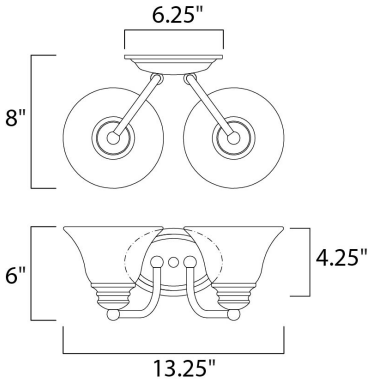

MEASUREMENTS

DIMENSION : 13.25" W x 6" H x 8" Ext
 BACK PLATE : 6.25" W x 4.25" H x 2.21" HCO
 HANGING WEIGHT : 2.4 lb

LAMPING

INPUT VOLTAGE : 120V
 BULB : 2 x 60W Incandescent E26 Medium , 120W Total
 BULB INCLUDED : (Not Included)
 DIMMABLE : Yes
 LIGHTING_DIRECTION : Up/Down