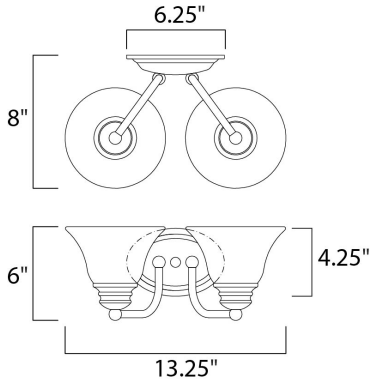

**MEASUREMENTS**

DIMENSION : 13.25" W x 6" H x 8" Ext  
 BACK PLATE : 6.25" W x 4.25" H x 2.21" HCO  
 HANGING WEIGHT : 2.4 lb

**LAMPING**

INPUT VOLTAGE : 120V  
 BULB : 2 x 60W Incandescent E26 Medium , 120W Total  
 BULB INCLUDED : (Not Included)  
 DIMMABLE : Yes  
 LIGHTING\_DIRECTION : Up/Down