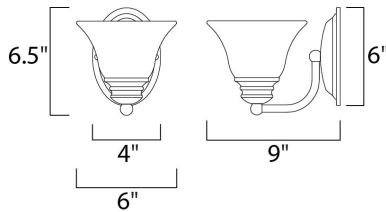

MEASUREMENTS

DIMENSION : 6" W x 6.5" H x 9" Ext
 MAX OAH : 4.13" W x 6.13" H
 HANGING WEIGHT : 1.5 lb

LAMPING

INPUT VOLTAGE : 120V
 BULB : 1 x 60W Incandescent E26 Medium , 60W Total
 BULB INCLUDED : (Not Included)
 DIMMABLE : Yes