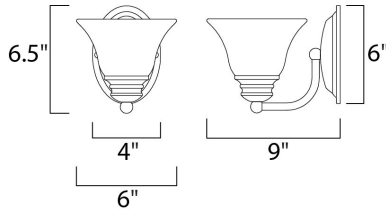

MEASUREMENTS

DIMENSION : 6" W x 6.5" H x 9" Ext
 MAX OAH : 4.13" W x 6.13" H
 HANGING WEIGHT : 1.5 lb

LAMPING

INPUT VOLTAGE : 120V
 BULB : 1 x 60W Incandescent E26 Medium , 60W Total
 BULB INCLUDED : (Not Included)
 DIMMABLE : Yes