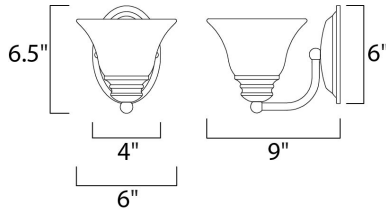

**MEASUREMENTS**

DIMENSION : 6" W x 6.5" H x 9" Ext  
 MAX OAH : 4.13" W x 6.13" H  
 HANGING WEIGHT : 1.5 lb

**LAMPING**

INPUT VOLTAGE : 120V  
 BULB : 1 x 60W Incandescent E26 Medium , 60W Total  
 BULB INCLUDED : (Not Included)  
 DIMMABLE : Yes