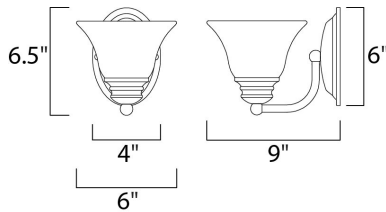

**MEASUREMENTS**

DIMENSION : 6" W x 6.5" H x 9" Ext  
 MAX OAH : 4.13" W x 6.13" H  
 HANGING WEIGHT : 1.5 lb

**LAMPING**

INPUT VOLTAGE : 120V  
 BULB : 1 x 60W Incandescent E26 Medium , 60W Total  
 BULB INCLUDED : (Not Included)  
 DIMMABLE : Yes