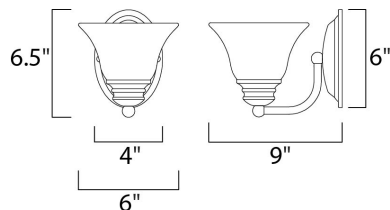

**MEASUREMENTS**

DIMENSION : 6" W x 6.5" H x 9" Ext  
 MAX OAH : 4.13" W x 6.13" H  
 HANGING WEIGHT : 1.5 lb

**LAMPING**

INPUT VOLTAGE : 120V  
 BULB : 1 x 60W Incandescent E26 Medium , 60W Total  
 BULB INCLUDED : (Not Included)  
 DIMMABLE : Yes