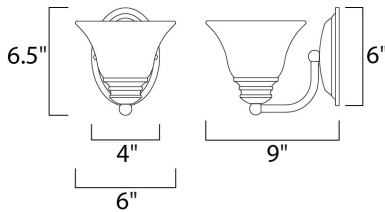

**MEASUREMENTS**

DIMENSION : 6" W x 6.5" H x 9" Ext  
 MAX OAH : 4.13" W x 6.13" H  
 HANGING WEIGHT : 1.5 lb

**LAMPING**

INPUT VOLTAGE : 120V  
 BULB : 1 x 60W Incandescent E26 Medium , 60W Total  
 BULB INCLUDED : (Not Included)  
 DIMMABLE : Yes