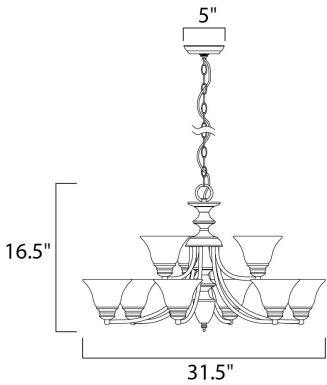

MEASUREMENTS

DIMENSION : 31.5" L x 31.5" W x 16.5" H
 CANOPY : 5" W x 1" H x 5" L
 HANGING WEIGHT : 16.56 lb

LAMPING

INPUT VOLTAGE : 120V
 BULB : 9 x 60W Incandescent E26 Medium , 540W Total
 BULB INCLUDED : (Not Included)
 DIMMABLE : Yes