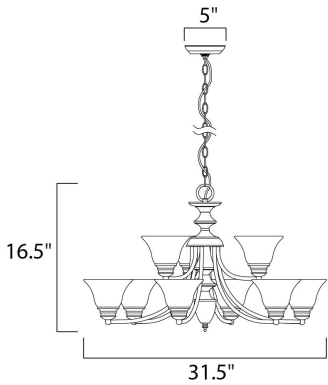

MEASUREMENTS

DIMENSION : 31.5" L x 31.5" W x 16.5" H
 CANOPY : 5" W x 1" H x 5" L
 HANGING WEIGHT : 16.56 lb

LAMPING

INPUT VOLTAGE : 120V
 BULB : 9 x 60W Incandescent E26 Medium , 540W Total
 BULB INCLUDED : (Not Included)
 DIMMABLE : Yes