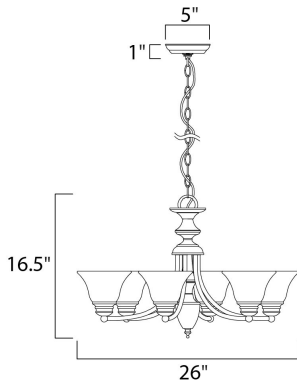

MEASUREMENTS

DIMENSION : 26" L x 26" W x 16.5" H
 HANGING WEIGHT : 10.58 lb

LAMPING

INPUT VOLTAGE : 120V
 BULB : 6 x 60W Incandescent E26 Medium , 360W Total
 BULB INCLUDED : (Not Included)
 DIMMABLE : Yes