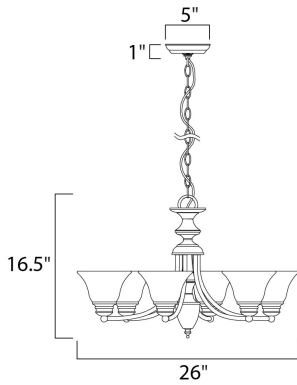

MEASUREMENTS

DIMENSION : 26" L x 26" W x 16.5" H
 HANGING WEIGHT : 10.58 lb

LAMPING

INPUT VOLTAGE : 120V
 BULB : 6 x 60W Incandescent E26 Medium , 360W Total
 BULB INCLUDED : (Not Included)
 DIMMABLE : Yes