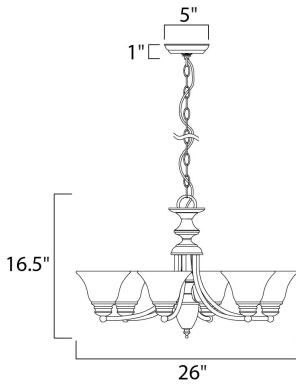

**MEASUREMENTS**

DIMENSION : 26" L x 26" W x 16.5" H  
 HANGING WEIGHT : 10.58 lb

**LAMPING**

INPUT VOLTAGE : 120V  
 BULB : 6 x 60W Incandescent E26 Medium , 360W Total  
 BULB INCLUDED : (Not Included)  
 DIMMABLE : Yes