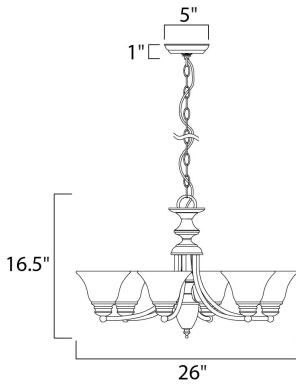

MEASUREMENTS

DIMENSION : 26" L x 26" W x 16.5" H
 HANGING WEIGHT : 10.58 lb

LAMPING

INPUT VOLTAGE : 120V
 BULB : 6 x 60W Incandescent E26 Medium , 360W Total
 BULB INCLUDED : (Not Included)
 DIMMABLE : Yes