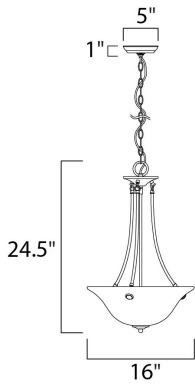

**MEASUREMENTS**

DIMENSION : 16" L x 16" W x 24.5" H  
 HANGING WEIGHT : 6.17 lb

**LAMPING**

INPUT VOLTAGE : 120V  
 BULB : 3 x 60W Incandescent E26 Medium , 180W Total  
 BULB INCLUDED : (Not Included)  
 DIMMABLE : Yes