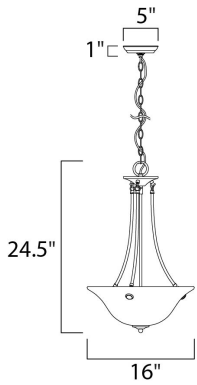

MEASUREMENTS

DIMENSION : 16" L x 16" W x 24.5" H
 HANGING WEIGHT : 6.17 lb

LAMPING

INPUT VOLTAGE : 120V
 BULB : 3 x 60W Incandescent E26 Medium , 180W Total
 BULB INCLUDED : (Not Included)
 DIMMABLE : Yes