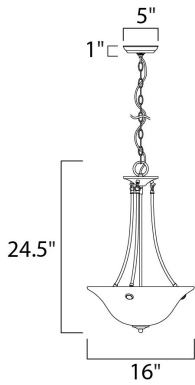

MEASUREMENTS

DIMENSION : 16" L x 16" W x 24.5" H
HANGING WEIGHT : 6.17 lb

LAMPING

INPUT VOLTAGE : 120V
BULB : 3 x 60W Incandescent E26 Medium , 180W Total
BULB INCLUDED : (Not Included)
DIMMABLE : Yes

FINISHES OPTION