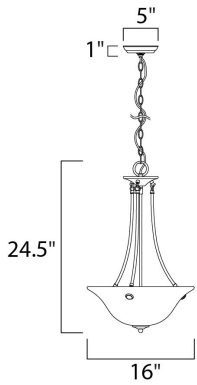

**MEASUREMENTS**

DIMENSION : 16" L x 16" W x 24.5" H  
HANGING WEIGHT : 6.17 lb

**LAMPING**

INPUT VOLTAGE : 120V  
BULB : 3 x 60W Incandescent E26 Medium , 180W Total  
BULB INCLUDED : (Not Included)  
DIMMABLE : Yes