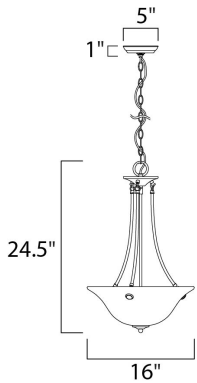

**MEASUREMENTS**

DIMENSION : 16" L x 16" W x 24.5" H  
 HANGING WEIGHT : 6.17 lb

**LAMPING**

INPUT VOLTAGE : 120V  
 BULB : 3 x 60W Incandescent E26 Medium , 180W Total  
 BULB INCLUDED : (Not Included)  
 DIMMABLE : Yes