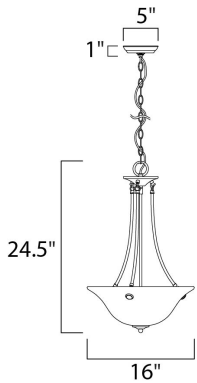

MEASUREMENTS

DIMENSION : 16" L x 16" W x 24.5" H
 HANGING WEIGHT : 6.17 lb

LAMPING

INPUT VOLTAGE : 120V
 BULB : 3 x 60W Incandescent E26 Medium , 180W Total
 BULB INCLUDED : (Not Included)
 DIMMABLE : Yes