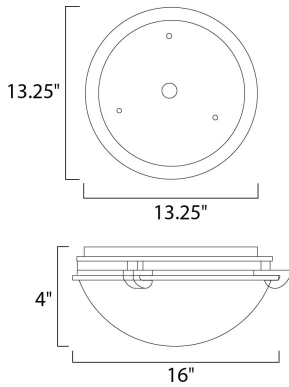

MEASUREMENTS

DIMENSION : 16" L x 16" W x 4" H
 MAX OAH : 13.25" W x 13.25" H
 HANGING WEIGHT : 4.96 lb

LAMPING

INPUT VOLTAGE : 120V
 BULB : 3 x 60W Incandescent E26 Medium , 180W Total
 BULB INCLUDED : (Not Included)
 DIMMABLE : Yes