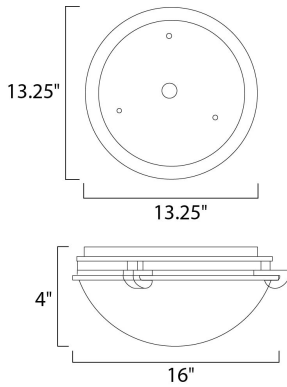

MEASUREMENTS

DIMENSION : 16" L x 16" W x 4" H
 MAX OAH : 13.25" W x 13.25" H
 HANGING WEIGHT : 4.96 lb

LAMPING

INPUT VOLTAGE : 120V
 BULB : 3 x 60W Incandescent E26 Medium , 180W Total
 BULB INCLUDED : (Not Included)
 DIMMABLE : Yes