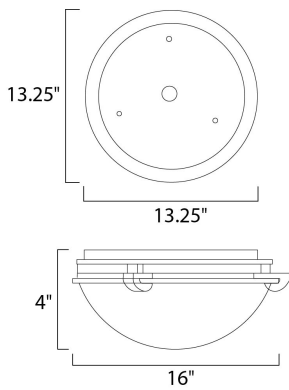

MEASUREMENTS

DIMENSION : 16" L x 16" W x 4" H
 MAX OAH : 13.25" W x 13.25" H
 HANGING WEIGHT : 4.96 lb

LAMPING

INPUT VOLTAGE : 120V
 BULB : 3 x 60W Incandescent E26 Medium , 180W Total
 BULB INCLUDED : (Not Included)
 DIMMABLE : Yes