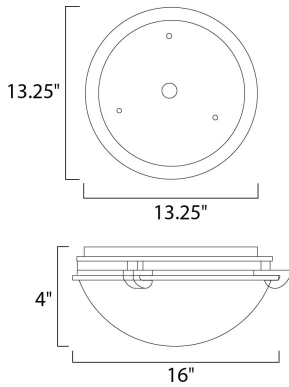

**MEASUREMENTS**

DIMENSION : 16" L x 16" W x 4" H  
 MAX OAH : 13.25" W x 13.25" H  
 HANGING WEIGHT : 4.96 lb

**LAMPING**

INPUT VOLTAGE : 120V  
 BULB : 3 x 60W Incandescent E26 Medium , 180W Total  
 BULB INCLUDED : (Not Included)  
 DIMMABLE : Yes