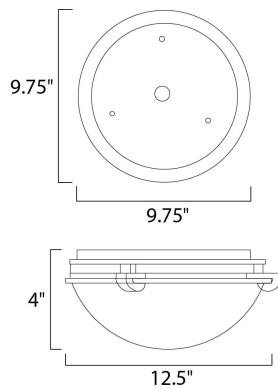

MEASUREMENTS

DIMENSION : 12.5" L x 12.5" W x 4" H
 HANGING WEIGHT : 2.82 lb

LAMPING

INPUT VOLTAGE : 120V
 BULB : 2 x 60W Incandescent E26 Medium , 120W Total
 BULB INCLUDED : (Not Included)
 DIMMABLE : Yes