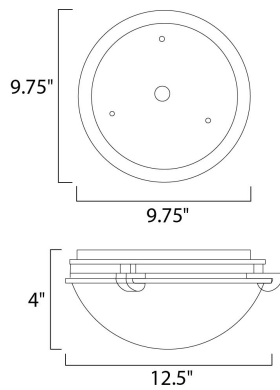

**MEASUREMENTS**

DIMENSION : 12.5" L x 12.5" W x 4" H  
 HANGING WEIGHT : 2.82 lb

**LAMPING**

INPUT VOLTAGE : 120V  
 BULB : 2 x 60W Incandescent E26 Medium , 120W Total  
 BULB INCLUDED : (Not Included)  
 DIMMABLE : Yes