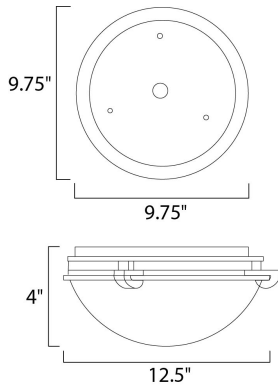

**MEASUREMENTS**

DIMENSION : 12.5" L x 12.5" W x 4" H  
 HANGING WEIGHT : 2.82 lb

**LAMPING**

INPUT VOLTAGE : 120V  
 BULB : 2 x 60W Incandescent E26 Medium , 120W Total  
 BULB INCLUDED : (Not Included)  
 DIMMABLE : Yes