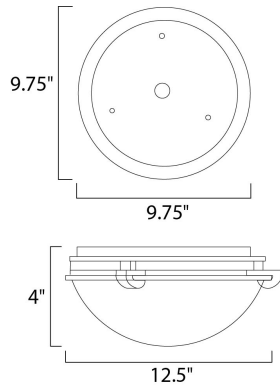

**MEASUREMENTS**

DIMENSION : 12.5" L x 12.5" W x 4" H  
 HANGING WEIGHT : 2.82 lb

**LAMPING**

INPUT VOLTAGE : 120V  
 BULB : 2 x 60W Incandescent E26 Medium , 120W Total  
 BULB INCLUDED : (Not Included)  
 DIMMABLE : Yes