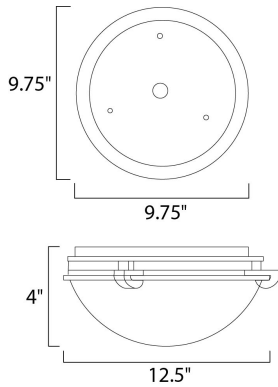

MEASUREMENTS

DIMENSION : 12.5" L x 12.5" W x 4" H
 HANGING WEIGHT : 2.82 lb

LAMPING

INPUT VOLTAGE : 120V
 BULB : 2 x 60W Incandescent E26 Medium , 120W Total
 BULB INCLUDED : (Not Included)
 DIMMABLE : Yes