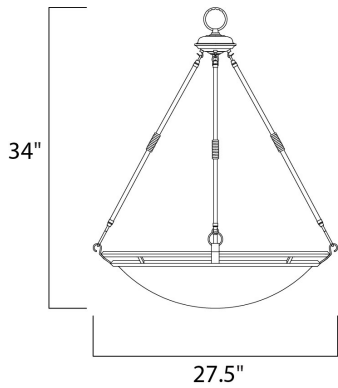

PRODUCT DESCRIPTION

Clean lines are simply stated in this collection. Offered in Marble glass with your choice of Bronze or Pewter finishes.

MEASUREMENTS

DIMENSION : 27.5" L x 27.5" W x 30.5" H

HANGING WEIGHT : 11.9 lb