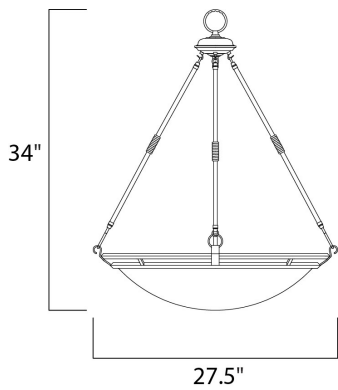

PRODUCT DESCRIPTION

Clean lines are simply stated in this collection. Offered in Marble glass with your choice of Bronze or Pewter finishes.

MEASUREMENTS

DIMENSION : 27.5" L x 27.5" W x 30.5" H

HANGING WEIGHT : 11.9 lb