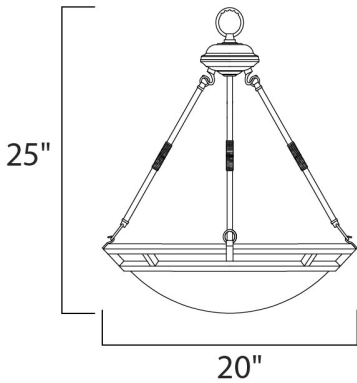

**PRODUCT DESCRIPTION**

Clean lines are simply stated in this collection. Offered in Marble glass with your choice of Bronze or Pewter finishes.

**MEASUREMENTS**

DIMENSION : 20" W x 25" H  
 HANGING WEIGHT : 9.77 lb