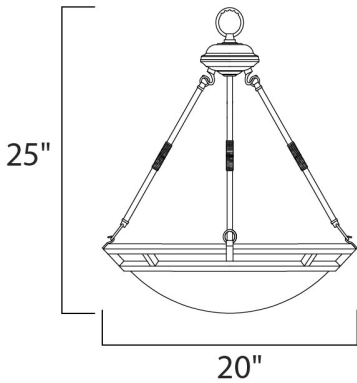

PRODUCT DESCRIPTION

Clean lines are simply stated in this collection. Offered in Marble glass with your choice of Bronze or Pewter finishes.

MEASUREMENTS

DIMENSION : 20" W x 25" H
 HANGING WEIGHT : 9.77 lb