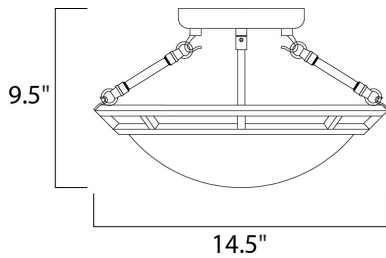

PRODUCT DESCRIPTION

Clean lines are simply stated in this collection. Offered in Marble glass with your choice of Bronze or Pewter finishes.

MEASUREMENTS

DIMENSION : 14.5" L x 14.5" W x 9.5" H
 HANGING WEIGHT : 7.05 lb