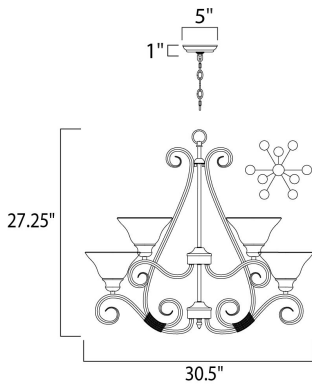

PRODUCT DESCRIPTION

Simple, elegant designs offered in a variety of our most popular finishes. Choose from Acorn, Country Stone, Pewter and Kentucky Bronze. Glass options are Marble and Wilshire.

MEASUREMENTS

DIMENSION : 30.5" L x 30.5" W x 27.25" H
CANOPY : 5" W x 1" H x 5" L
HANGING WEIGHT : 22.49 lb

LAMPING

INPUT VOLTAGE : 120V
BULB : 9 x 60W Incandescent E26 Medium , 540W Total
BULB INCLUDED : (Not Included)
DIMMABLE : Yes

FINISHES OPTION

Kentucky Bronze (KB)

GLASS

Marble MR

MATERIAL

Steel

RATINGS

cULus
Dry Location

ADDITIONAL

ADJUSTABLE
OPERATING TEMPERATURE:
-20°C (-4°F), 40°C (104°F)

Always consult a qualified electrician before installing any lighting product.