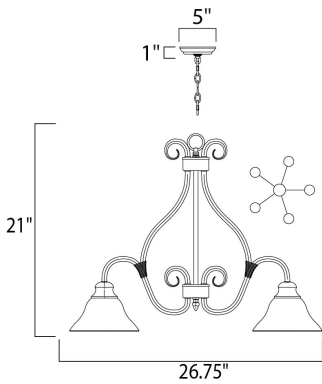

PRODUCT DESCRIPTION

Simple, elegant designs offered in a variety of our most popular finishes. Choose from Acorn, Country Stone, Pewter and Kentucky Bronze. Glass options are Marble and Wilshire.

MEASUREMENTS

DIMENSION : 26.75" L x 26.75" W x 21" H
CANOPY : 5" W x 1" H x 5" L
HANGING WEIGHT : 13 lb

LAMPING

INPUT VOLTAGE : 120V
BULB : 5 x 60W Incandescent E26 Medium , 300W Total
BULB INCLUDED : (Not Included)
DIMMABLE : Yes

FINISHES OPTION

Kentucky Bronze (KB)

GLASS

Marble MR

MATERIAL

Steel

RATINGS

cULus
Dry Location

ADDITIONAL

ADJUSTABLE
OPERATING TEMPERATURE:
-20°C (-4°F), 40°C (104°F)

Always consult a qualified electrician before installing any lighting product.