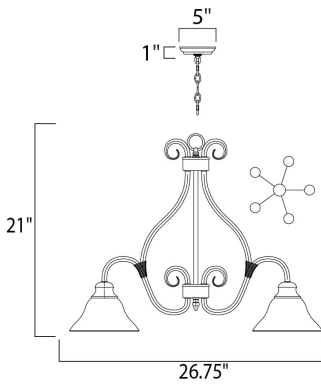

PRODUCT DESCRIPTION

Simple, elegant designs offered in a variety of our most popular finishes. Choose from Acorn, Country Stone, Pewter and Kentucky Bronze. Glass options are Marble and Wilshire.

MEASUREMENTS

DIMENSION : 26.75" L x 26.75" W x 21" H
CANOPY : 5" W x 1" H x 5" L
HANGING WEIGHT : 13 lb

LAMPING

INPUT VOLTAGE : 120V
BULB : 5 x 60W Incandescent E26 Medium , 300W Total
BULB INCLUDED : (Not Included)
DIMMABLE : Yes

FINISHES OPTION

Kentucky Bronze (KB)

GLASS

Marble MR

MATERIAL

Steel

RATINGS

cULus
Dry Location

ADDITIONAL

ADJUSTABLE
OPERATING TEMPERATURE:
-20°C (-4°F), 40°C (104°F)

Always consult a qualified electrician before installing any lighting product.