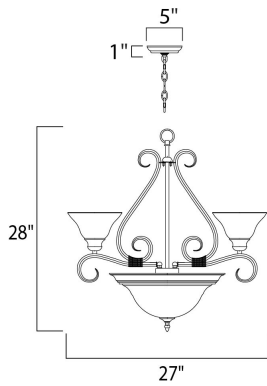

PRODUCT DESCRIPTION

Simple, elegant designs offered in a variety of our most popular finishes. Choose from Acorn, Country Stone, Pewter and Kentucky Bronze. Glass options are Marble and Wilshire.

MEASUREMENTS

DIMENSION : 27" L x 27" W x 28" H
CANOPY : 5" W x 1" H x 5" L
HANGING WEIGHT : 18.08 lb

LAMPING

INPUT VOLTAGE : 120V
BULB : 7 x 60W Incandescent E26 Medium , 420W Total
BULB INCLUDED : (Not Included)
DIMMABLE : Yes

FINISHES OPTION

Kentucky Bronze (KB)

GLASS

Wilshire WS

MATERIAL

Steel

RATINGS

cULus
Dry Location

ADDITIONAL

OPERATING TEMPERATURE:
-20°C (-4°F), 40°C (104°F)

Always consult a qualified electrician before installing any lighting product.