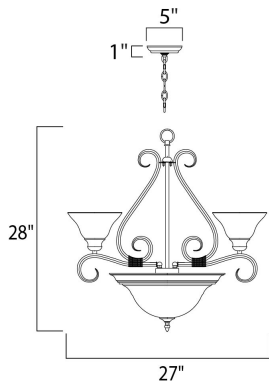

PRODUCT DESCRIPTION

Simple, elegant designs offered in a variety of our most popular finishes. Choose from Acorn, Country Stone, Pewter and Kentucky Bronze. Glass options are Marble and Wilshire.

MEASUREMENTS

DIMENSION : 27" L x 27" W x 28" H
CANOPY : 5" W x 1" H x 5" L
HANGING WEIGHT : 18.08 lb

LAMPING

INPUT VOLTAGE : 120V
BULB : 7 x 60W Incandescent E26 Medium , 420W Total
BULB INCLUDED : (Not Included)
DIMMABLE : Yes

FINISHES OPTION

Kentucky Bronze (KB)

GLASS

Marble MR

MATERIAL

Steel

RATINGS

cULus
Dry Location

ADDITIONAL

ADJUSTABLE
OPERATING TEMPERATURE:
-20°C (-4°F), 40°C (104°F)

Always consult a qualified electrician before installing any lighting product.