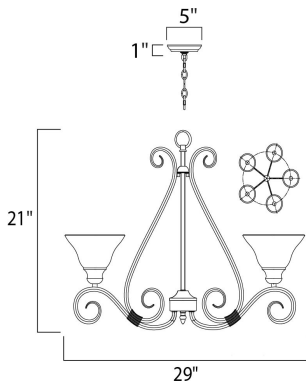

PRODUCT DESCRIPTION

Simple, elegant designs offered in a variety of our most popular finishes. Choose from Acorn, Country Stone, Pewter and Kentucky Bronze. Glass options are Marble and Wilshire.

MEASUREMENTS

DIMENSION : 29" L x 29" W x 21.5" H
CANOPY : 5" W x 1" H x 5" L
HANGING WEIGHT : 13.8 lb

LAMPING

INPUT VOLTAGE : 120V
BULB : 5 x 60W Incandescent E26 Medium , 300W Total
BULB INCLUDED : (Not Included)
DIMMABLE : Yes

FINISHES OPTION

Kentucky Bronze (KB)

GLASS

Marble MR

MATERIAL

Steel

RATINGS

cULus
Dry Location

ADDITIONAL

ADJUSTABLE
OPERATING TEMPERATURE:
-20°C (-4°F), 40°C (104°F)

Always consult a qualified electrician before installing any lighting product.