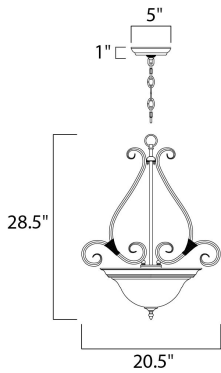

PRODUCT DESCRIPTION

Simple, elegant designs offered in a variety of our most popular finishes. Choose from Acorn, Country Stone, Pewter and Kentucky Bronze. Glass options are Marble and Wilshire.