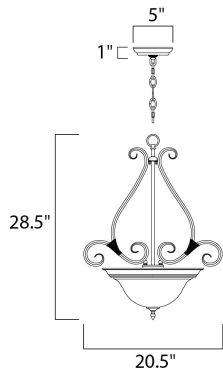

PRODUCT DESCRIPTION

Simple, elegant designs offered in a variety of our most popular finishes. Choose from Acorn, Country Stone, Pewter and Kentucky Bronze. Glass options are Marble and Wilshire.